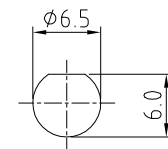

NOTES:

1, ELECTRICAL WORKING FREQUENCY RANGE: DC-6GHz

HOW TO ORDER

CABLE 185 RF - X X X X - X - 1

"L" LENGTH IN MM
 eg: 100MM = 0100
 (MIN. = 0050, MAX. = 2000)
 STANDARD = 0100, 0150, 0200
 Tolerance: <50mm : ± 2 mm.
 51-200mm: ± 5 mm.
 201-500mm: ± 7 mm.
 >501mm: ± 10 mm.

CABLE SIZE:
 1 = RG316 CABLE, COLOR: BROWN

WASHER AND NUT OPTIONS:
 BLANK = SEPERATELY PACKED (STANDARD)
 A = ASSEMBLED WITH CONNECTOR

SMA JACK DETAIL DRAWING

RECOMMENDED SMA MOUNTING HOLE

REV. DATE & DRN
 TO 07/11/14 - NYW RELEASE

Scale: NTS	THIRD ANGLE	Unstated X .XX .XXX ANGLES	Tolerances: ± 0.2 ± 0.1 ± 0.05 ± 5	Material SEE NOTE
Drawn: NYW				
App'd: XXX	Title: CABLE ASSEMBLY	NOT TO SCALE		
Date: 7 NOV. '14	Revision: 1.0	Unit: mm		