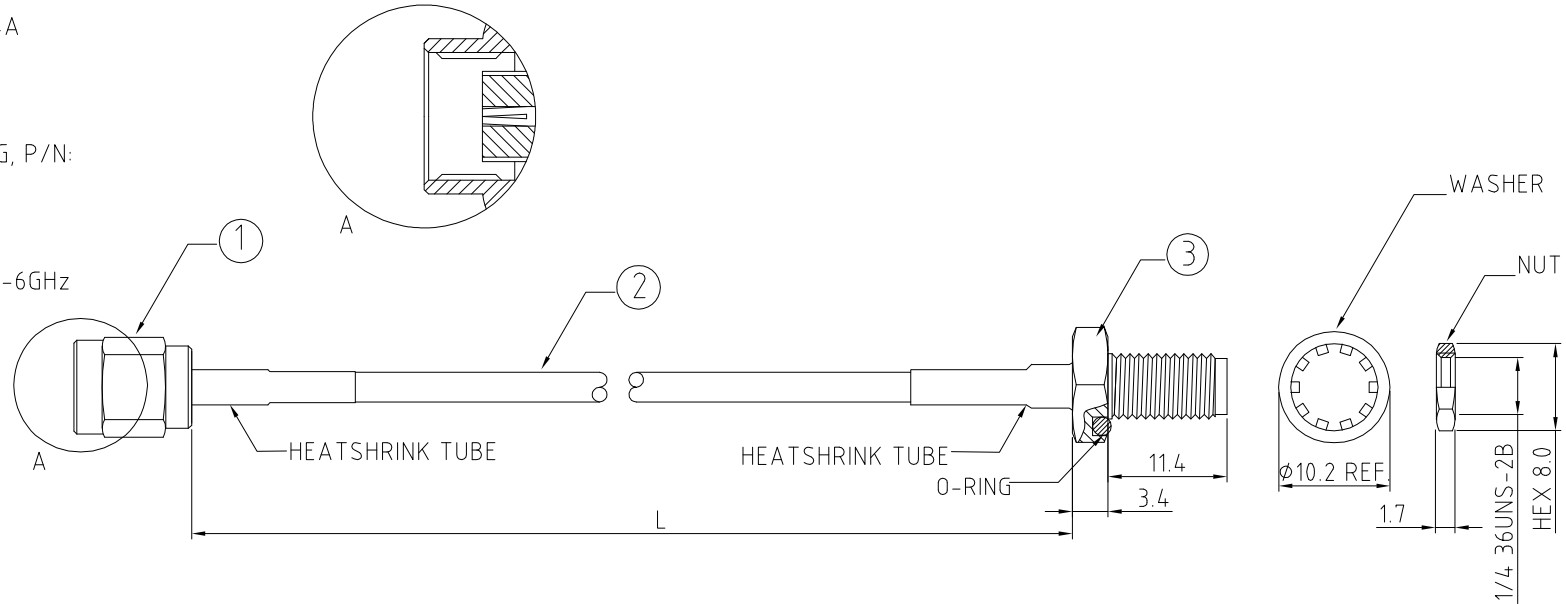

CABLE 185 RF: RF CABLE ASSEMBLY, RP SMA ST PLUG + SMA FEMALE BULKHEAD WITH O-RING + RG316 CABLE - 6GHz

SPECIFICATIONS:

1. RP SMA STRAIGHT PLUG P/N: C19AA31174004A
2. RG316 COAXIAL CABLE, COLOR: BROWN.
3. SMA STRAIGHT BULKHEAD JACK WITH O-RING, P/N: C02AD31174005A

NOTES:

1, ELECTRICAL WORKING FREQUENCY RANGE: DC-6GHz

HOW TO ORDER

CABLE 185 RF - X X X X - X - 1

"L" LENGTH IN MM
 eg: 100MM = 0100
 (MIN. = 0050, MAX. = 2000)
 STANDARD = 0100, 0150, 0200
 Tolerance: <50mm : ± 2 mm.
 51-200mm: ± 5 mm.
 201-500mm: ± 7 mm.
 >501mm: ± 10 mm.

CABLE SIZE:
 1 = RG316 CABLE, COLOR: BROWN

WASHER AND NUT OPTIONS:
 BLANK = SEPERATELY PACKED (STANDARD)
 A = ASSEMBLED WITH CONNECTOR

SMA JACK DETAIL DRAWING

RECOMMENDED SMA MOUNTING HOLE

REV. DATE & DRN
 TO 07/11/14 - NYW RELEASE

Scale: NTS	THIRD ANGLE	Unstated X .XX .XXX ANGLES	Tolerances: ± 0.2 ± 0.1 ± 0.05 ± 5	Material SEE NOTE
Drawn: NYW				
App'd: XXX	Title: CABLE ASSEMBLY	NOT TO SCALE		
Date: 7 NOV. '14	Revision: 1.0	Unit: mm		