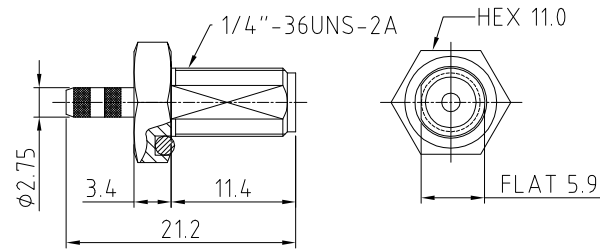

CABLE 185 RF: RF CABLE ASSEMBLY, RP SMA ST PLUG + SMA FEMALE BULKHEAD WITH O-RING + RG316 CABLE - 6GHz

SPECIFICATIONS:

1. RP SMA STRAIGHT PLUG P/N: C19AA31174004A
2. RG316 COAXIAL CABLE, COLOR: BROWN.
3. SMA STRAIGHT BULKHEAD JACK WITH O-RING, P/N: C02AD31174005A

NOTES:

1, ELECTRICAL WORKING FREQUENCY RANGE: DC-6GHz

HOW TO ORDER

CABLE 185 RF - X X X X - X - 1

"L" LENGTH IN MM
 eg: 100MM = 0100
 (MIN. = 0050, MAX. = 2000)
 STANDARD = 0100, 0150, 0200
 Tolerance: <50mm : ± 2 mm.
 51-200mm: ± 5 mm.
 201-500mm: ± 7 mm.
 >501mm: ± 10 mm.

CABLE SIZE:
 1 = RG316 CABLE, COLOR: BROWN

WASHER AND NUT OPTIONS:
 BLANK = SEPERATELY PACKED (STANDARD)
 A = ASSEMBLED WITH CONNECTOR

SMA JACK DETAIL DRAWING

RECOMMENDED SMA MOUNTING HOLE

REV. DATE & DRN
 TO 07/11/14 - NYW RELEASE

Scale: NTS	THIRD ANGLE	Unstated X .XX .XXX ANGLES	Tolerances: ± 0.2 ± 0.1 ± 0.05 ± 5	Material SEE NOTE
Drawn: NYW				
App'd: XXX	Title: CABLE ASSEMBLY	NOT TO SCALE		
Date: 7 NOV. '14	Revision: 1.0	Unit: mm		